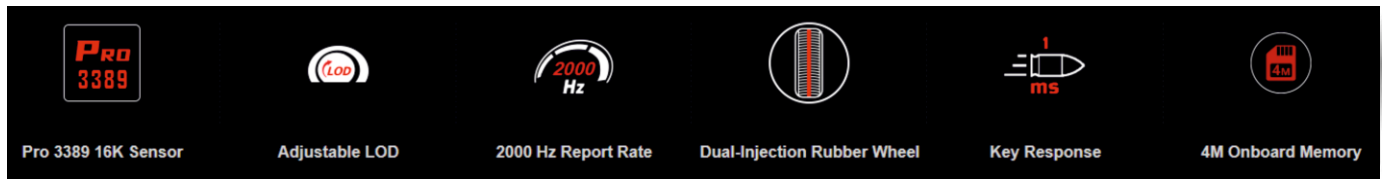

2 FIRE GAMING MOUSE HIGH PRECISE 4000 CPI

TECH SPECS

Tracking

Sensor: Pro 3389 16K Sensor

Resolution: 50~16,000 CPI

Frame Speed: 12,000 fps

Acceleration: 50 g

Tracking Speed: 400 ips

Response

Report Rate: 125~2000 Hz

Key Response: 1 ms

Durability

Button Lifetime: Over 50 Million Clicks (Left / Right Button)

Wheel: Over 500,000 Scrolls

Metal X'Glide Armor Boot: Over 300 Kms

MODEL V90 PRO - 4711421962483

POWER. CONTROL. SPEED. PRECISION.

Designed to redefine the standards of accuracy and speed, this awesome mouse engine crushes the competition. Engineered to give you advantage in intense gameplay.

With Bloody devices you react faster and are always a step ahead of your opponents.